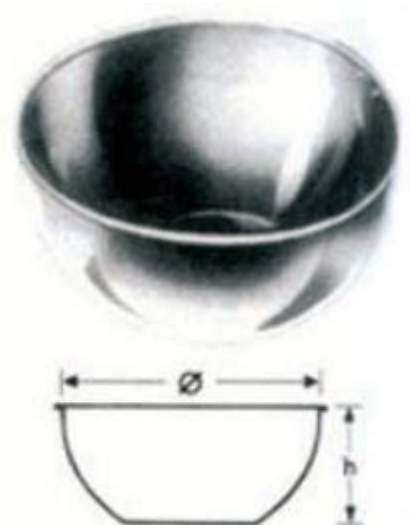

Teat splitter

UE-91-1905

French pattern
10 cm,4,

Teat Dilator with screw

UE-91-1906

14 1/2 cm,5 3/4,

Hug Teat Lancet

UE-91-1907

15 1/2 cm, 6 1/8,

Trays for Inst & Syringes

Steriler Drums
UE-91-2001
3 1/2,

Steriler Drums
UE-91-2002
125X120mm, 150X150mm,

High polished
UE-91-2003
125X120mm, 150X150mm,

Perforated trays
UE-91-2004
18/8, 505X305X60mm,

Trays
UE-91-2005
7,

UE-91-2006
220X70mm,

Trays for Inst & Syringes

Glycerine Syringe

UE-91-2007

With 3 rings, i cannula,
220X70mm,

Pomerory Ears Syring

UE-91-2008

Chrome plated
220X70mm,

Virchow

UE-91-2101

stainless handle
24 1/2cm, 9 1/2",

Virchow

UE-91-2102

Wooden handle
24cm, 9 1/2",

Virchow