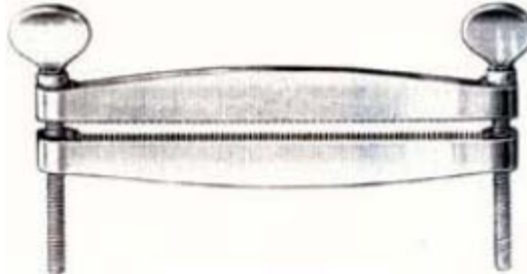

Encartement 7cm.
2 3/4,

UE-91-1205

18 1/2 cm, 7 1/4,

UE-91-1206

Forged steel
18 1/2 cm, 7 1/4,

Instruments for Dog Care

UE-91-1301

Ear clamps for Dog, straight of light metal
11 1/2 cm, 4 1/2, 15 1/2 cm, 6 11/8,

UE-91-1302

Ear clamps for Dog, straight of light metal
15 1/2 cm, 6 11/8,

UE-91-1303

Stainless steel
17 cm, 6 3/4,

UE-91-1304

Stainless steel
16 cm, 6 1/4,

Stainless steel

UE-91-1305