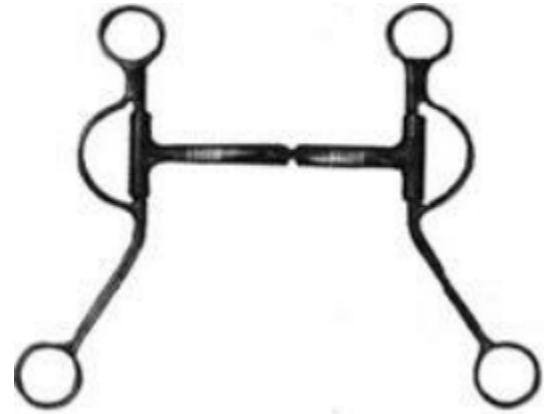

Fig. 1
To Canal

Virchow

UE-91-2108

stainless
22cm, 8 3/4",

Equestrian Equipments

UE-91-2201
22cm, 8 3/4,

UE-91-2202
22cm, 8 3/4,

UE-91-2203
22cm, 8 3/4,

UE-91-2204
22cm, 8 3/4,

UE-91-2205
22cm, 8 3/4,

UE-91-2206
22cm, 8 3/4,

Equestrian Equipments

UE-91-2207
22cm, 8 3/4,

UE-91-2208
22cm, 8 3/4,