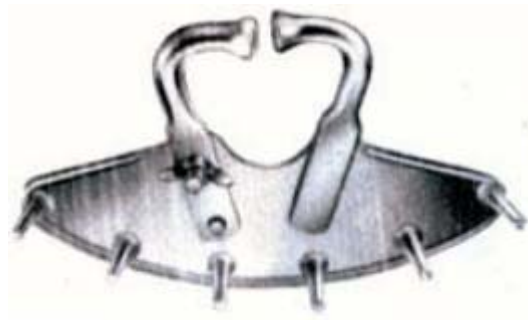

UE-91-1602

Barnes Dehorner (American Pattern)
60 cm, 231/2,

UE-91-1603

For calves age 3 - 6 months
60 cm, 231/2,

Hoof- and Claw Cutter

UE-91-1604

(our popular model)
41 cm, 16,

Krause